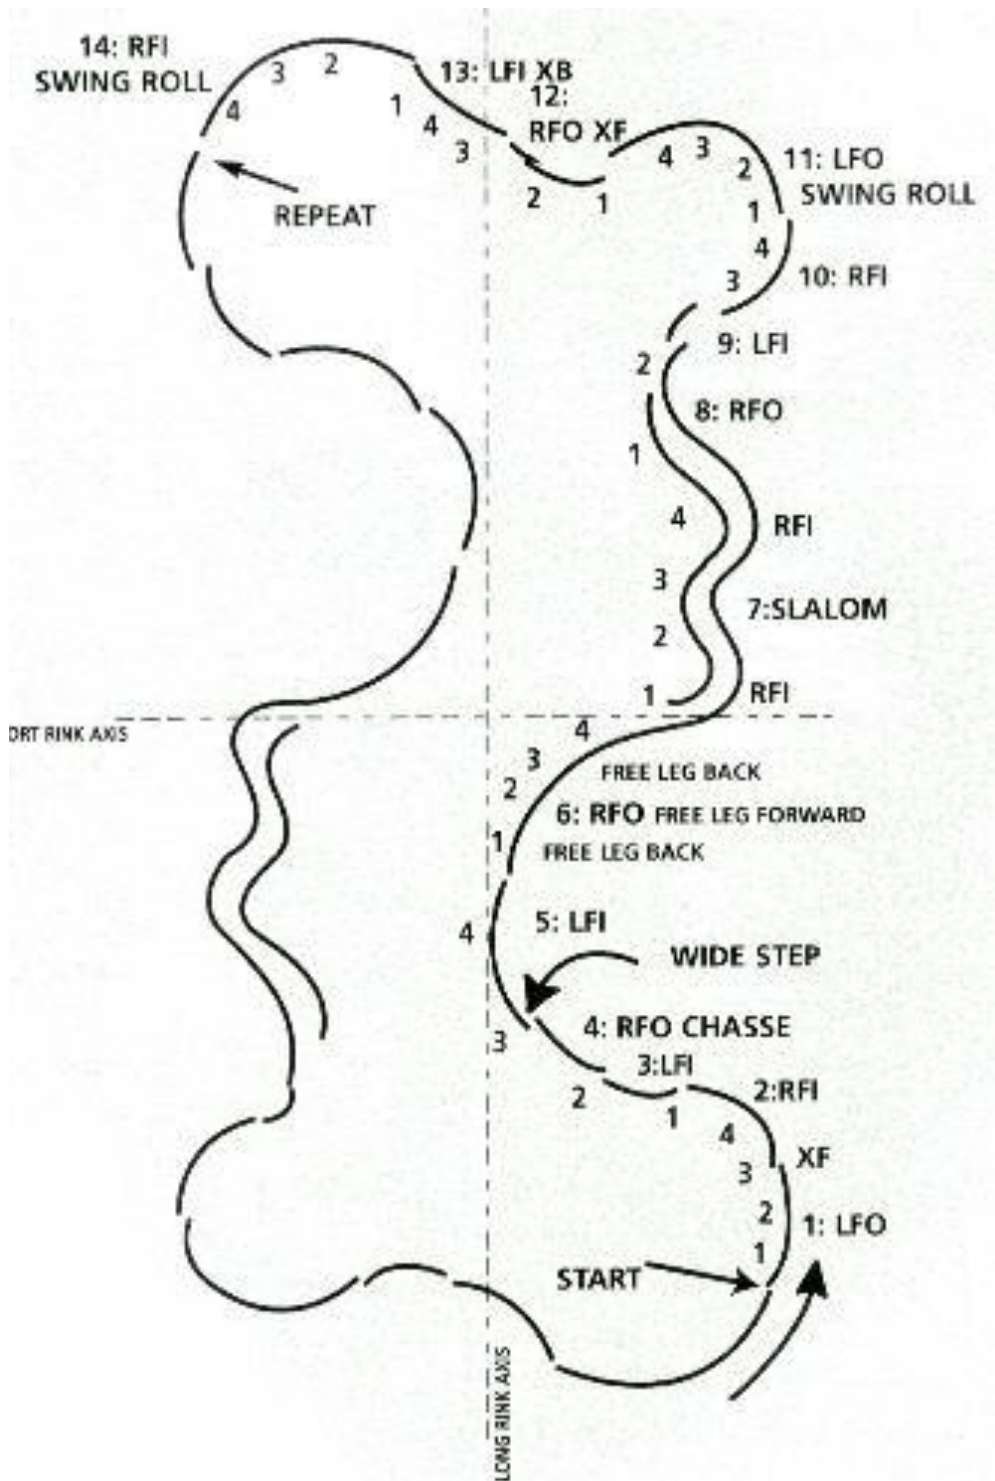

**3653 BABY BLUES**  
 Set Pattern Dance  
 Both partners skate same steps

Music -Blues 4/4  
 Tempo -22 measures of 4 beats  
 -88 beats per minute

Canadian Cha Cha

# Golden Skaters' Waltz

162 Waltz  
Waltz position

# Hickory Hoedown

MUSIC: Rhumba 4/4 TEMPO: 104 beats/min  
 PATTERN: Set LEVEL: Bronze  
 INVENTORS: Aileen Johnston, Les Kilbey & Lynd Taylor  
 First Performed: Riverside Ice Dance Club, Chelmsford, Nov 1995

## 104 Rhumba

**3657 TEN-FOX**  
Set Pattern Dance

Music -Foxtrot 4/4  
Tempo -25 measures of four beats  
-100 beats per minute