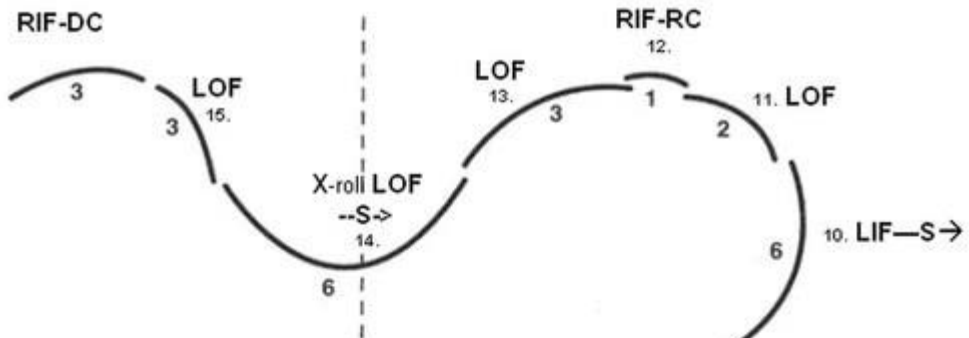

**3653 BABY BLUES**  
 Set Pattern Dance  
 Both partners skate same steps

Music -Blues 4/4  
 Tempo -22 measures of 4 beats  
 -88 beats per minute

Canadian Cha Cha

# Golden Skaters' Waltz

162 Waltz  
Waltz position

# Hickory Hoedown

MUSIC: Rhumba 4/4 TEMPO: 104 beats/min  
 PATTERN: Set LEVEL: Bronze  
 INVENTORS: Aileen Johnston, Les Kilbey & Lynd Taylor  
 First Performed: Riverside Ice Dance Club, Chelmsford, Nov 1995

## 104 Rhumba

**3657 TEN-FOX**  
Set Pattern Dance

Music -Foxtrot 4/4  
Tempo -25 measures of four beats  
-100 beats per minute