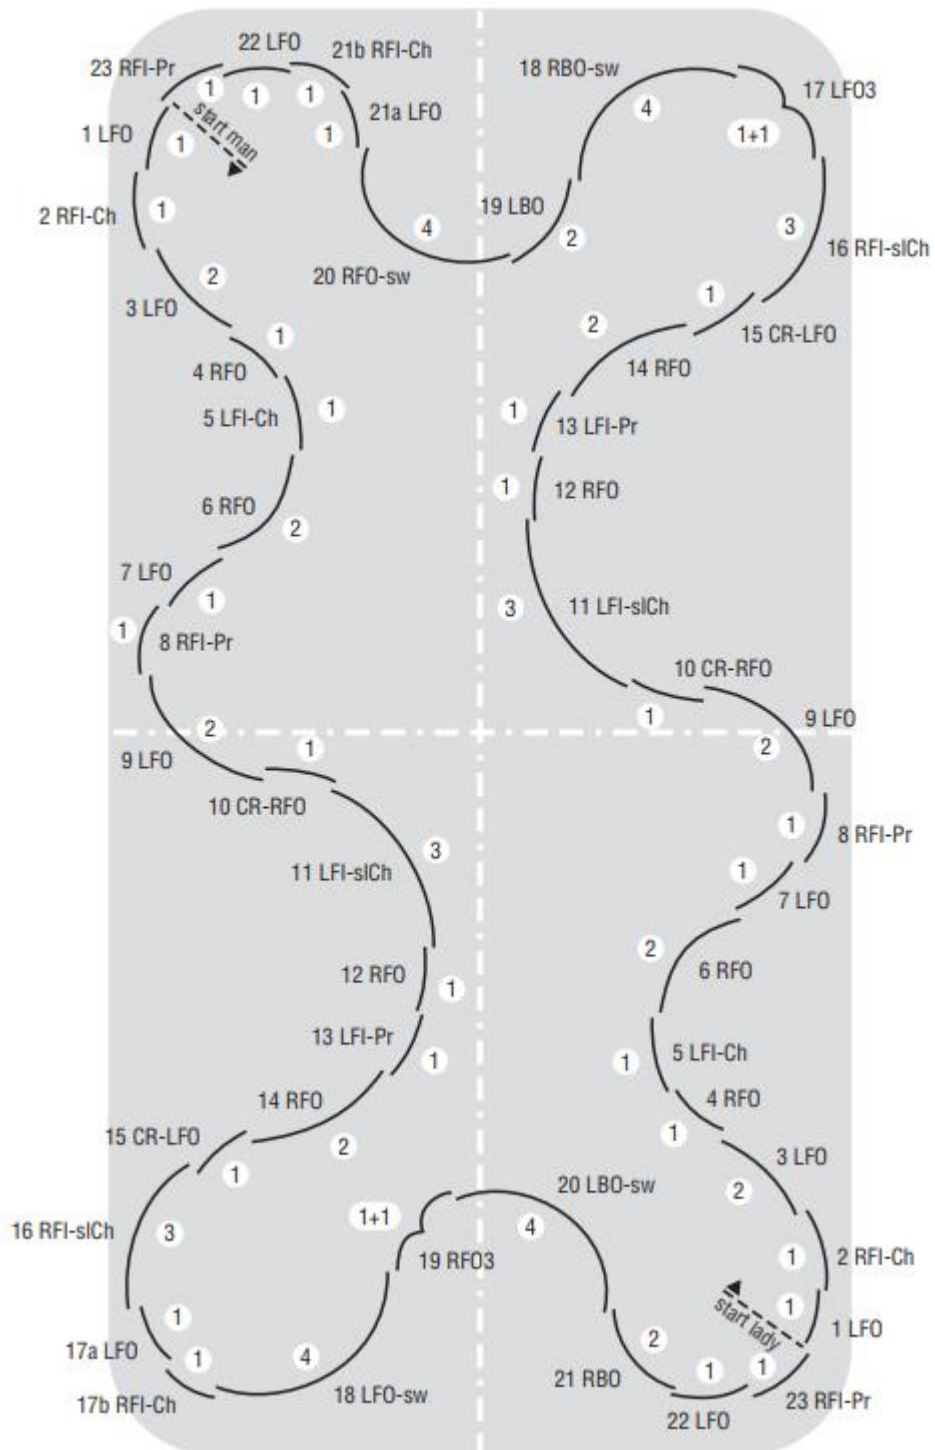

**3653 BABY BLUES**  
 Set Pattern Dance  
 Both partners skate same steps

Music -Blues 4/4  
 Tempo -22 measures of 4 beats  
 -88 beats per minute

Canadian Cha Cha

# Golden Skaters' Waltz

162 Waltz  
Waltz position

# Hickory Hoedown

MUSIC: Rhumba 4/4 TEMPO: 104 beats/min  
 PATTERN: Set LEVEL: Bronze  
 INVENTORS: Aileen Johnston, Les Kilbey & Lynd Taylor  
 First Performed: Riverside Ice Dance Club, Chelmsford, Nov 1995

## 104 Rhumba

**3657 TEN-FOX**  
Set Pattern Dance

Music -Foxtrot 4/4  
Tempo -25 measures of four beats  
-100 beats per minute