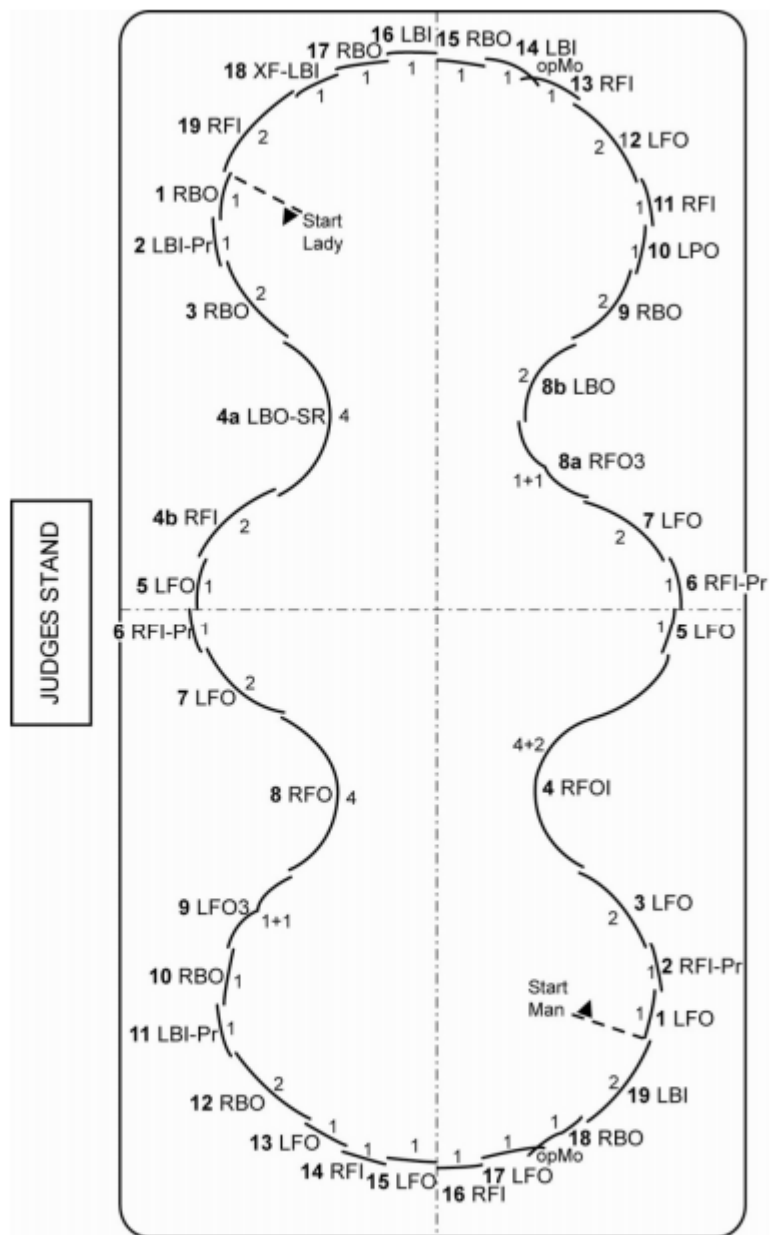

**3653 BABY BLUES**  
 Set Pattern Dance  
 Both partners skate same steps

Music -Blues 4/4  
 Tempo -22 measures of 4 beats  
 -88 beats per minute

Canadian Cha Cha

# Golden Skaters' Waltz

162 Waltz  
Waltz position

# Hickory Hoedown

MUSIC: Rhumba 4/4 TEMPO: 104 beats/min  
 PATTERN: Set LEVEL: Bronze  
 INVENTORS: Aileen Johnston, Les Kilbey & Lynd Taylor  
 First Performed: Riverside Ice Dance Club, Chelmsford, Nov 1995

## 104 Rhumba

**3657 TEN-FOX**  
Set Pattern Dance

Music -Foxtrot 4/4  
Tempo -25 measures of four beats  
-100 beats per minute