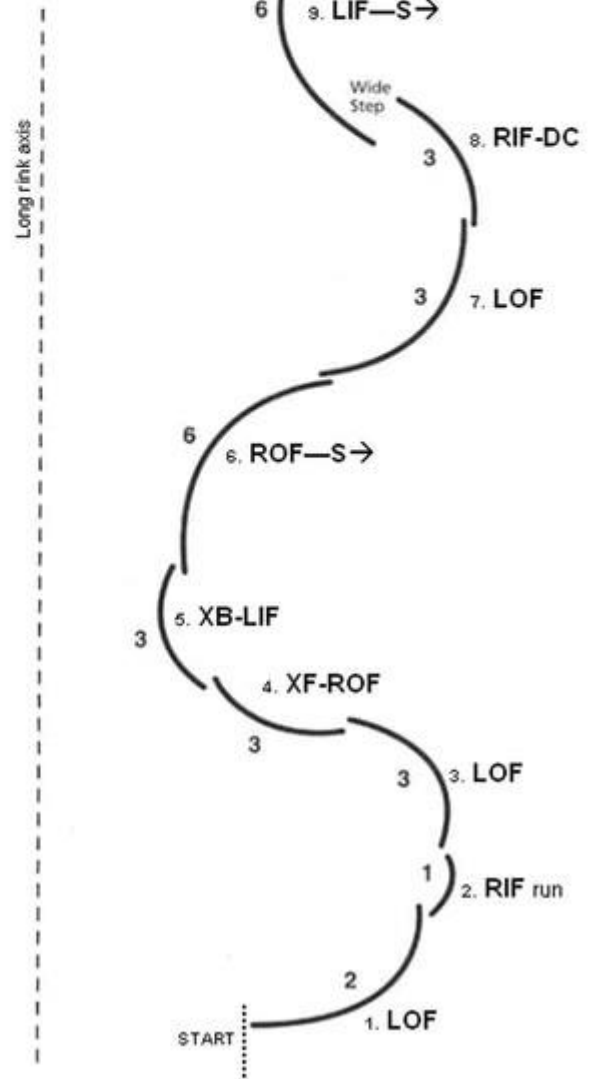

**3653 BABY BLUES**  
 Set Pattern Dance  
 Both partners skate same steps

Music -Blues 4/4  
 Tempo -22 measures of 4 beats  
 -88 beats per minute

Canadian Cha Cha

# Golden Skaters' Waltz

162 Waltz  
Waltz position

# Hickory Hoedown

MUSIC: Rhumba 4/4 TEMPO: 104 beats/min  
 PATTERN: Set LEVEL: Bronze  
 INVENTORS: Aileen Johnston, Les Kilbey & Lynd Taylor  
 First Performed: Riverside Ice Dance Club, Chelmsford, Nov 1995

## 104 Rhumba

**3657 TEN-FOX**  
Set Pattern Dance

Music -Foxtrot 4/4  
Tempo -25 measures of four beats  
-100 beats per minute