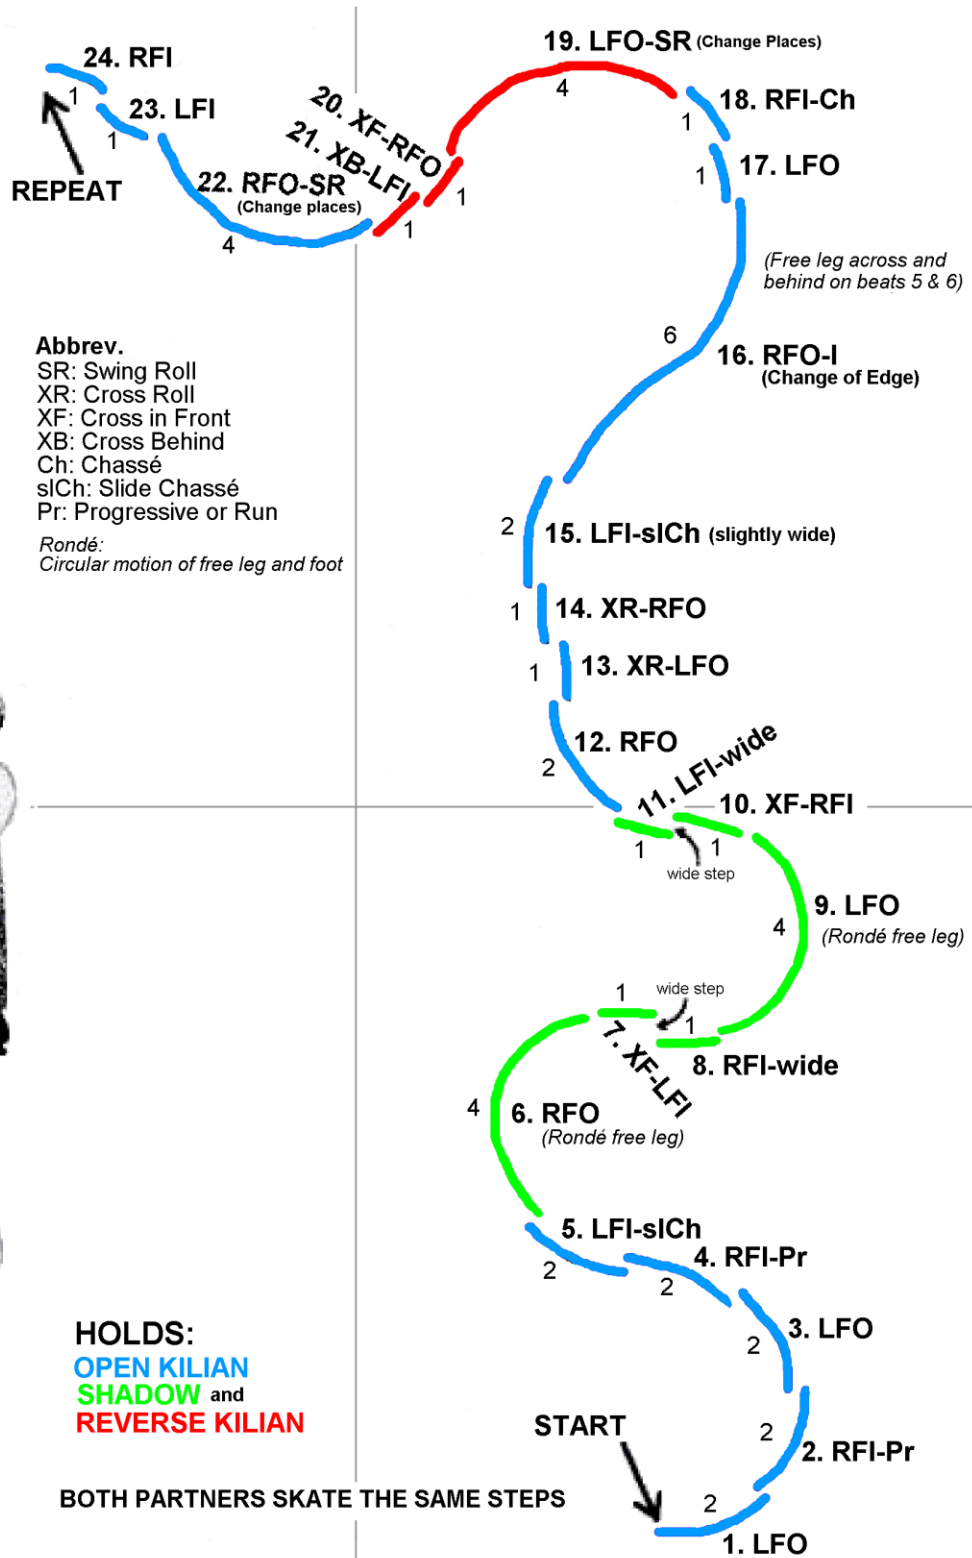

**3653 BABY BLUES**  
 Set Pattern Dance  
 Both partners skate same steps

Music -Blues 4/4  
 Tempo -22 measures of 4 beats  
 -88 beats per minute

Canadian Cha Cha

# Golden Skaters' Waltz

162 Waltz  
Waltz position

# Hickory Hoedown

MUSIC: Rhumba 4/4 TEMPO: 104 beats/min  
 PATTERN: Set LEVEL: Bronze  
 INVENTORS: Aileen Johnston, Les Kilbey & Lynd Taylor  
 First Performed: Riverside Ice Dance Club, Chelmsford, Nov 1995

## 104 Rhumba

**3657 TEN-FOX**  
Set Pattern Dance

Music -Foxtrot 4/4  
Tempo -25 measures of four beats  
-100 beats per minute